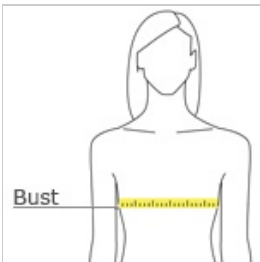

## Juniors The Concert Fleece™ Crew. DT821

Look your best for any gig in this colorful crew.

- 7.8-ounce, 50/50 cotton/poly fleece
- Tear-away tag
- Rib knit cuffs and hem

### HOW TO MEASURE

#### BUST

Measure under the arm and around the fullest part of the bust with arms down, keeping tape horizontal.