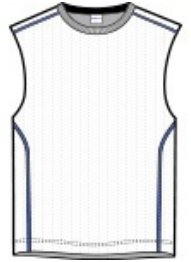

SPORT-TEK®

Sport-Tek® Youth PosiCharge® Mesh Reversible Sleeveless Tee. YT555

This reversible, moisture-wicking, breathable essential has piping on shoulders and side panels. PosiCharge technology keeps colors vibrant.

- 3.2-ounce, 100% polyester mesh with PosiCharge technology
- White mesh reverse with colored piping
- Rib knit neck
- Double-layer construction with open, individually hemmed layers for easy decoration

If applying sublimation, special care must be taken throughout the process. Contact your decorator for more details.

CARE INSTRUCTIONS

Machine wash cold with like colors, do not use bleach, do not use fabric softener, tumble dry low, remove promptly, cool iron if needed, do not dry clean.

front

HOW TO MEASURE

CHEST WIDTH

Measure under the arm and around the fullest part of the chest with arms down, keeping tape horizontal.

SIZE CHART

	XS	S	M	L	XL
Size	4	6/8	10/12	14/16	18/20
Chest	25-26	26-28	28-30	30-32	32-35

COLOR INFORMATION