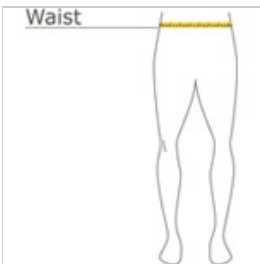

SPORT-TEK®

Sport-Tek® Youth PosiCharge® Mesh 5" Short YST5100

Keep up the pace in a moisture-wicking, open hole mesh short with PosiCharge technology which locks in your logo.

- 3.4-ounce, 100% open hole poly mesh with PosiCharge technology
- 2.5-ounce, 100% poly tricot lining
- Moisture-wicking
- Open-hole mesh
- 5-inch inseam
- Elastic waistband
- No draw cord
- Tear-away label

CARE INSTRUCTIONS

Machine Wash Cold With Like Colors. Do Not Use Fabric Softener. Do Not Bleach. Tumble Dry Low. Remove Promptly. Cool Iron, if Necessary.

front

back

HOW TO MEASURE

WAIST

Measure around the smallest part of the natural waist.

SIZE CHART

	XS	S	M	L	XL
Size	4/5	6/8	10/12	14/16	18/20
Waist	22-23	24-25	26-27	27-28	31-32

COLOR INFORMATION

Please note: PMS code information is shown only when an exact match is available.