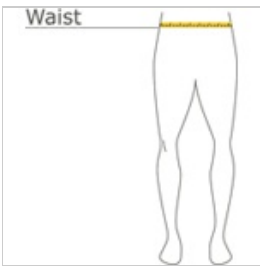

SPORT-TEK®

Sport-Tek® Youth PosiCharge® Mesh 5" Short YST5100

Keep up the pace in a moisture-wicking, open hole mesh short with PosiCharge technology which locks in your logo.

- 3.4-ounce, 100% open hole poly mesh with PosiCharge technology
- 2.5-ounce, 100% poly tricot lining
- Moisture-wicking
- Open-hole mesh
- 5-inch inseam
- Elastic waistband
- No draw cord
- Tear-away label

CARE INSTRUCTIONS

Machine Wash Cold With Like Colors. Do Not Use Fabric Softener. Do Not Bleach. Tumble Dry Low. Remove Promptly. Cool Iron, if Necessary.

front

back

HOW TO MEASURE

WAIST

Measure around the smallest part of the natural waist.

SIZE CHART

	XS	S	M	L	XL
Size	4/5	6/8	10/12	14/16	18/20
Waist	22-23	24-25	26-27	27-28	31-32

COLOR INFORMATION

Please note: PMS code information is shown only when an exact match is available.