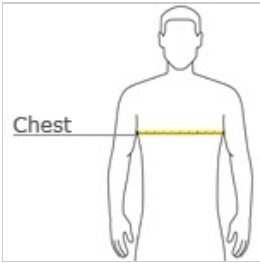

SPORT-TEK®

Sport-Tek® Youth PosiCharge® Classic Mesh Reversible Tank. YST500

A moisture-wicking, breathable tank with open-hole mesh for a classic look and PosiCharge technology for improved color-fastness.

- 3.6-ounce, 100% polyester mesh with PosiCharge technology
- White mesh reverse
- Double-layer construction with open, individually hemmed layers for easy decoration

CARE INSTRUCTIONS

Machine wash color with like colors. Do not use fabric softener. Do not bleach. Tumble dry low. Remove promptly. Cool iron if needed. Do not dry clean.

HOW TO MEASURE

CHEST WIDTH

Measure under the arm and around the fullest part of the chest with arms down, keeping tape horizontal.

SIZE CHART

| | XS | S | M | L | XL |
|-------|-------|-------|-------|-------|-------|
| Size | 4 | 6/8 | 10/12 | 14/16 | 18/20 |
| Chest | 25-26 | 26-28 | 28-30 | 30-32 | 32-35 |