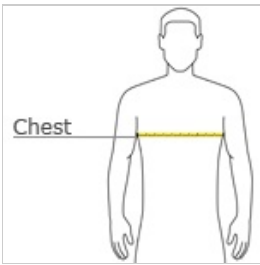

SPORT-TEK®

Sport-Tek® Youth PosiCharge® Electric Heather Colorblock 1/4-Zip Pullover. YST397

This lightweight pullover locks in color, wicks moisture and has an amped up colorblock look.

- 4.1-ounce, 100% polyester jersey with PosiCharge technology (Electric Heather)
- 4.7-ounce, 100% polyester jersey with PosiCharge technology (solid)
- Tear-away removable label
- Cadet collar
- Reverse coil zipper
- Colorblock on shoulders and sleeves
- Set-in sleeves
- Open cuffs and hem

back

HOW TO MEASURE

CHEST WIDTH

Measure under the arm and around the fullest part of the chest with arms down, keeping tape horizontal.

SIZE CHART

	XS	S	M	L	XL
Size	4/5	6/8	10/12	14/16	18/20
Chest	22-24	25-27	28-30	30-32	32-34