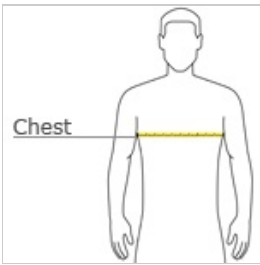

front

back

HOW TO MEASURE

CHEST WIDTH

Measure under the arm and around the fullest part of the chest with arms down, keeping tape horizontal.

SIZE CHART

	XS	S	M	L	XL
Size	4	6/8	10/12	14/16	18/20
Chest	25-26	26-28	28-30	30-32	32-35