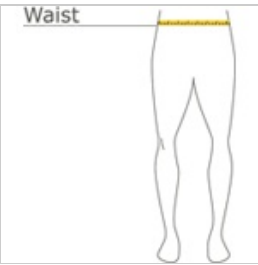

# Sport-Tek<sup>®</sup> Youth PosiCharge<sup>®</sup> Competitor<sup>™</sup> Pocketed Short. YST355P

Our light weight, unlined short with pockets wicks moisture and locks in colors.

- 3.8-ounce, 100% polyester interlock with PosiCharge technology
- Removable tag for comfort and relabeling
- Elastic waistband
- No draw cord
- Side pockets

front

back

### WAIST

Measure around the smallest part of the natural waist.

## SIZE CHART

	S	M	XS	L	XL
Size	6/8	10/12	4	14/16	18/20
Waist	25-26	26-27	24-25	27-28	28-31