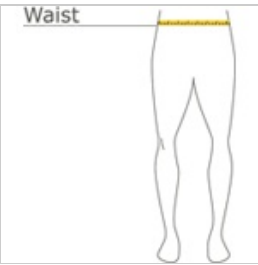

SPORT-TEK®

Sport-Tek® Youth PosiCharge® Competitor™ Pocketed Short. YST355P

Our lightweight, unlined short with pockets wicks moisture and locks in colors.

- 3.8-ounce, 100% polyester interlock with PosiCharge technology
- Removable tag for comfort and relabeling
- Elastic waistband
- No draw cord
- Side pockets

front

back

HOW TO MEASURE

WAIST

Measure around the smallest part of the natural waist.

SIZE CHART

	S	M	XS	L	XL
Size	6/8	10/12	4	14/16	18/20
Waist	25-26	26-27	24-25	27-28	28-31

COLOR INFORMATION