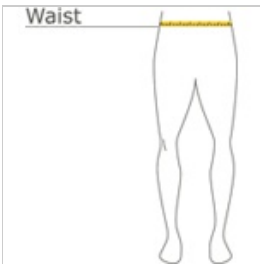

- 3.8-ounce, 100% polyester interlock with PosiCharge technology
- Removable tag for comfort and relabeling
- Elastic waistband
- No draw cord
- 9-inch inseam

If applying sublimation, special care must be taken throughout the process. Contact your decorator for more details.

HOW TO MEASURE

WAIST

Measure around the smallest part of the natural waist.

SIZE CHART

	XS	S	M	L	XL
Size	4	6/8	10/12	14/16	18/20
Waist	24-25	25-26	26-27	27-28	28-31

COLOR INFORMATION

Black
PMS BLACK C

Forest Green
PMS 553C