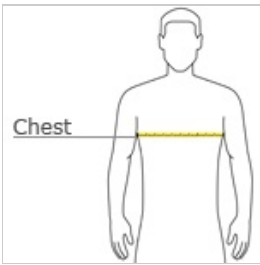

- 3.8-ounce, 100% polyester interlock with PosiCharge technology
- Removable tag for comfort and relabeling
- Set-in sleeves

If applying sublimation, special care must be taken throughout the process. Contact your decorator for more details.

CARE INSTRUCTIONS

Machine wash cold with like colors. Do not bleach. Do not use fabric softener. Tumble dry low. Remove promptly. Cool iron if needed. Do not dry clean

front

back

HOW TO MEASURE

CHEST WIDTH

Measure under the arm and around the fullest part of the chest with arms down, keeping tape horizontal.

SIZE CHART

	XS	S	M	L	XL
Size	4	6/8	10/12	14/16	18/20
Chest	25-26	26-28	28-30	30-32	32-35

COLOR INFORMATION