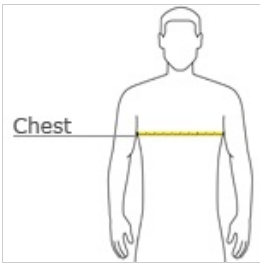

**CARE INSTRUCTIONS**

Machine wash cold with like colors. Do not bleach. Do not use fabric softener. Tumble dry low, remove promptly. Cool iron if needed. Do not dry clean.

front

back

**HOW TO MEASURE**

**CHEST WIDTH**

Measure under the arm and around the fullest part of the chest with arms down, keeping tape horizontal.

**SIZE CHART**

	XS	S	M	L	XL
Size	4	6/8	10/12	14/16	18/20
Chest	25-26	26-28	28-30	30-32	32-35

**COLOR INFORMATION**