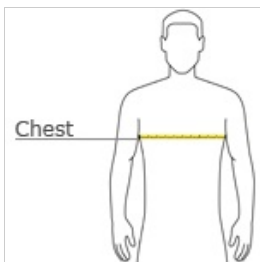

- 3.8-ounce, 100% polyester interlock with PosiCharge technology
- Removable tag for comfort and relabeling
- Set-in sleeves

Given the extreme heat required for sublimation, please consult with your decorator. It is highly recommended to sample test product by color before production.

HOW TO MEASURE

CHEST WIDTH

Measure under the arm and around the fullest part of the chest with arms down, keeping tape horizontal.

SIZE CHART

	XS	S	M	L	XL
Size	4	6/8	10/12	14/16	18/20
Chest	25-26	26-28	28-30	30-32	32-35