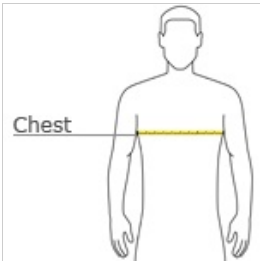

SPORT-TEK®

CLOSEOUT Sport-Tek® Youth Pullover Hooded Sweatshirt with Contrast Color. Y264

White contrasting complements your logo on this fade and shrink-resistant sweatshirt.

- 9-ounce, 65/35 ring spun combed cotton/poly fleece
- Twill-taped neck
- Three-panel hood
- Dyed-to-match jersey hood lining
- No draw cords at hood
- Locker patch
- Locker loop
- Rib knit cuffs and hem
- Front pouch pocket

CARE INSTRUCTIONS

Machine wash cold with like colors. Do not bleach. Tumble dry low. Warm iron if necessary.

front

back

HOW TO MEASURE

CHEST WIDTH

Measure under the arm and around the fullest part of the chest with arms down, keeping tape horizontal.

SIZE CHART

	M	L	XL	S	XS
Size	10/12	14/16	18/20	6/8	4
Chest	28-30	30-32	32-35	26-28	25-26

COLOR INFORMATION