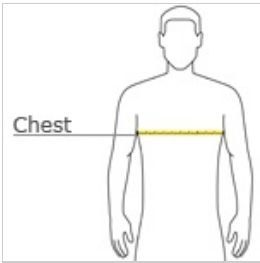

SPORT-TEK®

CLOSEOUT Sport-Tek® Youth Pullover Hooded Sweatshirt with Contrast Color. Y264

White contrasting complements your logo on this fade and shrink-resistant sweatshirt.

- 9-ounce, 65/35 ring spun combed cotton/poly fleece
- Twill-taped neck
- Three-panel hood
- Dyed-to-match jersey hood lining
- No draw cords at hood
- Locker patch
- Locker loop
- Rib knit cuffs and hem
- Front pouch pocket

CARE INSTRUCTIONS

Machine wash cold with like colors. Do not bleach. Tumble dry low. Warm iron if necessary.

front

back

HOW TO MEASURE

CHEST WIDTH

Measure under the arm and around the fullest part of the chest with arms down, keeping tape horizontal.

SIZE CHART

	M	L	XL	S	XS
Size	10/12	14/16	18/20	6/8	4
Chest	28-30	30-32	32-35	26-28	25-26

COLOR INFORMATION

Please note: PMS code information is shown only when an exact match is available.