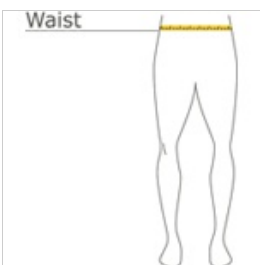

## DISCONTINUED Sport-Tek® Youth Sweatpant. Y257

From working out to hanging out, sweatpants are an absolute essential.

- 9-ounce, 65/35 ring spun combed cotton/poly fleece
- Elastic waistband
- No draw cord
- Front slash pockets
- Open hem cuffs

### HOW TO MEASURE

#### WAIST

Measure around the smallest part of the natural waist.

### SIZE CHART

	M	L	XL
Waist	26-27	27-28	28-31