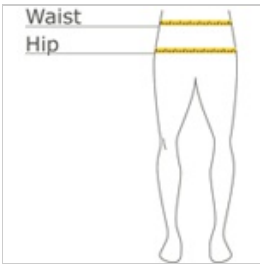

HOW TO MEASURE

WAIST

Measure around the smallest part of the natural waist.

HIPS

With feet together, measure around the fullest part of hips, keep tape horizontal.

SIZE CHART

	XST	ST	MT	LT	XLT	2XLT
Size	2-4	6-8	10-12	14-16	18-20	22-24
Waist	22-23	24-25	26-27	28-30	31-34	35-38
Hip	33-34	34-35	36-38	39-42	43-46	47-50

COLOR INFORMATION

Please note: PMS code information is shown only when an exact match is available.

Black
PMS PROCESS
BLACK C

Ceil Blue
PMS 659C

Navy
PMS 654C

Pewter
PMS 432C

Royal
PMS 2145C

Teal Blue
PMS 320C

White

Wine
PMS 222C