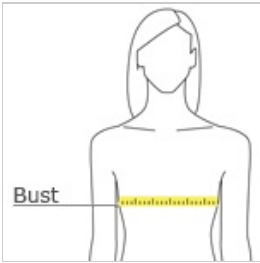

# Wink® Women's WorkFlex V-Neck Top WW4560

- 65/35 poly/cotton
- Mechanical stretch
- V-neckline
- Shoulder badge loop
- Top-loading front pockets: left interior hidden accessory loops
- Side vents
- Wink heat transfer logo at left pocket
- Classic fit

### HOW TO MEASURE

#### BUST

Measure under the arm and around the fullest part of the bust with arms down, keeping tape horizontal.