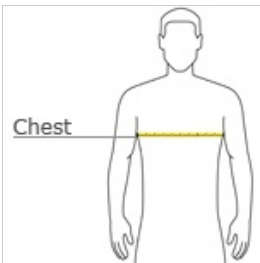

- 3.8-ounce, 100% polyester interlock with PosiCharge technology
- Removable tag for comfort and relabeling
- Set-in sleeves

*Given the extreme heat required for sublimation, please consult with your decorator. It is highly recommended to sample test product by color before production.*

#### HOW TO MEASURE

#### CHEST WIDTH

Measure under the arm and around the fullest part of the chest with arms down, keeping tape horizontal.