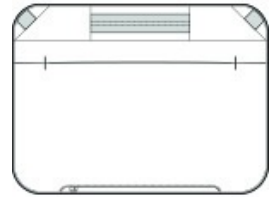

Travis Mathew Lateral Brief TMB500

A cross between a slim brief and a messenger, this multifunctional wonder has plenty of room for your laptop and work essentials.

- 100% poly mini ripstop
- Durable water repellent (DWR) finish
- Front slip pocket with hidden zipper to access interior organization
- Retractable handles tuck away for easy storage
- Detachable, adjustable, padded shoulder strap
- Integrated zippered luggage trolley pass through
- Rubberized TM logo patch
- Laptop sleeve dimensions: 11"h x 15"w x 1"d; fits most 17" laptops
- Dimensions: 12.25"h x 16.5"w x 4"d
- Capacity: 671.25 cu. in./11 L
- Weight: 1.87 lbs./0.85 kg

Note: Bags not intended for use by children 12 and under.

front

back

COLOR INFORMATION

Please note: PMS code information is shown only when an exact match is available.

Black
PMS BLACK C