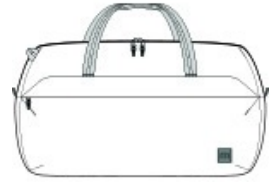

TravisMathew Lateral Duffel TMB200

Ready for a trip to the gym or a quick overnight stay, this duffel is just what you need.

- 100% poly mini ripstop
- Durable water repellent (DWR) finish
- Padded handles
- Detachable, adjustable, padded shoulder strap with printed TravisMathew script logo
- Side zippered pocket
- Includes a detachable, logo-ready cinch pack for shoes or damp clothing storage
- Dimensions: 10.5"h x 19"w x 8.5"d; Approx. 1,695 cubic inches

Note: Bags not intended for use by children 12 and under.

front

back

COLOR INFORMATION

Black
PMS BLACK C

Graphite
PMS 7540C

Navy
PMS 533C