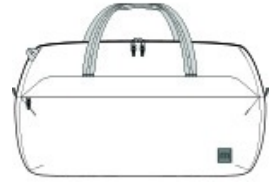

TravisMathew Lateral Duffel TMB200

Ready for a trip to the gym or a quick overnight stay, this duffel is just what you need.

- 100% poly mini ripstop
- Durable water repellent (DWR) finish
- Padded handles
- Detachable, adjustable, padded shoulder strap with printed TravisMathew script logo
- Side zippered pocket
- Includes a detachable, logo-ready cinch pack for shoes or damp clothing storage
- Dimensions: 10.5"h x 19"w x 8.5"d; Approx. 1,695 cubic inches

Note: Bags not intended for use by children 12 and under.

front

back

COLOR INFORMATION

Please note: PMS code information is shown only when an exact match is available.

Black
PMS BLACK C

Graphite
PMS 7540C

Navy
PMS 533C