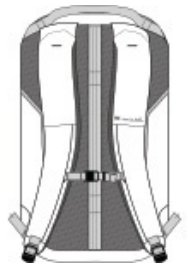

## Travis Mathew Lateral Backpack TMB107

Take on the day your way with this water-resistant backpack that's perfect for travel because it can keep extra clothes separate from your other essentials.

- 100% poly mini ripstop
- Durable water repellent (DWR) finish
- Padded side handle
- Tricot-lined zippered pocket for valuables
- Interior tech organizers
- Dedicated padded laptop compartment
- Side water bottle sleeve
- Metal zipper pulls
- Rubber TM logo patch
- Laptop sleeve dimensions: 16"h x 12"w x 1"d; fits most 16" laptops
- Dimensions: 20"h x 10.5"w x 6"d; Approx. 1,260 cubic inches

Note: Bags not intended for use by children 12 and under.

front

back