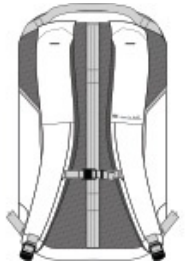

Travis Mathew Lateral Backpack TMB107

Take on the day your way with this water-resistant backpack that's perfect for travel because it can keep extra clothes separate from your other essentials.

- 100% poly mini ripstop
- Durable water repellent (DWR) finish
- Padded side handle
- Tricot-lined zippered pocket for valuables
- Interior tech organizers
- Dedicated padded laptop compartment
- Side water bottle sleeve
- Metal zipper pulls
- Rubber TM logo patch
- Laptop sleeve dimensions: 16"h x 12"w x 1"d; fits most 16" laptops
- Dimensions: 20"h x 10.5"w x 6"d; Approx. 1,260 cubic inches

Note: Bags not intended for use by children 12 and under.

front

back

COLOR INFORMATION

Please note: PMS code information is shown only when an exact match is available.

Black
PMS BLACK C

Graphite
PMS 7540C

Navy
PMS 533C