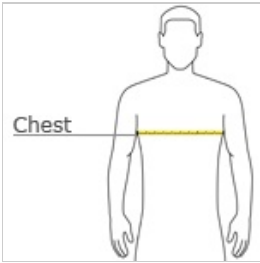

- 8.9-ounce, 96/4 rayon/spandex
- Zip-through collar with slight rib detail
- Reverse coil zipper
- Covered placket
- Open hand pockets
- Open cuffs and hem with slight rib detail
- TravisMathew patch label at left hem

front

back

HOW TO MEASURE

CHEST WIDTH

Measure under the arm and around the fullest part of the chest with arms down, keeping tape horizontal.

SIZE CHART

	S	M	L	XL	2XL	3XL
Chest	35-37	38-40	42-44	45-47	48-50	52-54