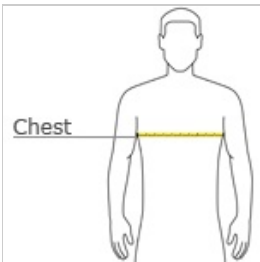

SPORT-TEK®

Sport-Tek® Sport-Wick® Stretch Full-Zip Cadet Jacket ST857

This moisture-wicking full-zip cadet jacket will help you stand out at the game.

- 6.8-ounce, 90/10 poly/spandex
- Raglan sleeves
- Side slash pockets
- Tag-free label

front

back

HOW TO MEASURE

CHEST WIDTH

Measure under the arm and around the fullest part of the chest with arms down, keeping tape horizontal.

SIZE CHART

	XS	S	M	L	XL	2XL	3XL	4XL
Chest	32-34	35-37	38-40	41-43	44-46	47-49	50-53	54-57