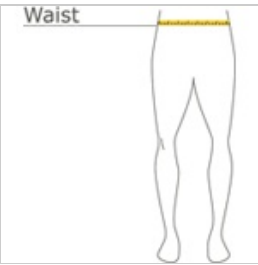

- 4.4-ounce, 100% polyester with PosiCharge technology
- Removable tag for comfort and relabeling
- Elastic waistband with secured self-fabric draw cord
- Side pockets integrate into side panels with overlap notch details
- 9-inch inseam

CARE INSTRUCTIONS

Machine Wash Cold With Like Colors. Do Not Use Fabric Softener. Do Not Bleach. Tumble Dry Low. Remove Promptly. Cool Iron If Needed.

front

back

HOW TO MEASURE

WAIST

Measure around the smallest part of the natural waist.

SIZE CHART

	XS	S	M	L	XL	2XL	3XL	4XL
Waist	26-28	29-31	32-34	35-37	38-40	41-43	44-47	48-51

COLOR INFORMATION

Black
PMS BLACK C

Graphite
PMS 7540C

True Navy
PMS 533C

True Royal
PMS 7687C