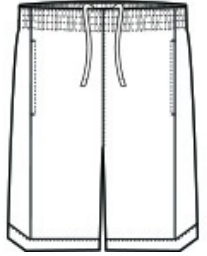

SPORT-TEK®

Sport-Tek® PosiCharge® Position Short with Pockets ST575

Made with closed-hole mesh for an athletic look, this short is tailored for today's athlete and has PosiCharge technology for enduring color.

- 4.4-ounce, 100% polyester with PosiCharge technology
- Removable tag for comfort and relabeling
- Elastic waistband with secured self-fabric draw cord
- Side pockets integrate into side panels with overlap notch details
- 9-inch inseam

CARE INSTRUCTIONS

Machine Wash Cold With Like Colors. Do Not Use Fabric Softener. Do Not Bleach. Tumble Dry Low. Remove Promptly. Cool Iron If Needed.

front

HOW TO MEASURE

WAIST

Measure around the smallest part of the natural waist.

SIZE CHART

	XS	S	M	L	XL	2XL	3XL	4XL
Waist	26-28	29-31	32-34	35-37	38-40	41-43	44-47	48-51

COLOR INFORMATION

Black
PMS BLACK C

Graphite
PMS 7540C

True Navy
PMS 533C

True Royal
PMS 7687C