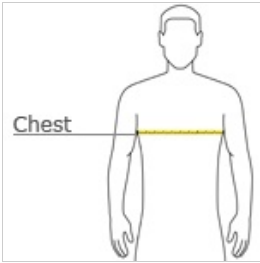

SPORT-TEK®

Sport-Tek® PosiCharge® Classic Mesh Reversible Tank. ST500

A moisture-wicking, breathable tank with open-hole mesh for a classic look and PosiCharge technology for improved colorfastness.

- 3.6-ounce, 100% polyester mesh with PosiCharge technology
- White mesh reverse
- Double-layer construction with open, individually hemmed layers for easy decoration

CARE INSTRUCTIONS

Machine wash color with like colors. Do not use fabric softener. Do not bleach. Tumble dry low. Remove promptly. Cool iron if needed. Do not dry clean.

HOW TO MEASURE

CHEST WIDTH

Measure under the arm and around the fullest part of the chest with arms down, keeping tape horizontal.

SIZE CHART

	XS	S	M	L	XL	2XL	3XL	4XL
Chest	32-34	35-37	38-40	41-43	44-46	47-49	50-53	54-57

COLOR INFORMATION

Please note: PMS code information is shown only when an exact match is available.

										
Black/ White PMS NTR BLACK C	Carolina Blue/ White PMS 646C	Deep Orange/ White PMS 173C	Forest Green/ White PMS 553C	Iron Grey/ White PMS 7540C	Kelly Green/ White PMS 341C	Maroon/ White PMS 504C	Purple/ White PMS 7672C	True Navy/ White PMS 533C	True Red/ White PMS 200C	True Royal/ White PMS 7687C