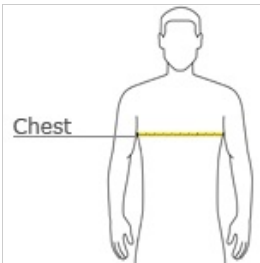

# Sport-Tek® PosiCharge® Classic Mesh Reversible Tank. ST500

A moisture-wicking, breathable tank with open-hole mesh for a classic look and PosiCharge technology for improved colorfastness.

- 3.6-ounce, 100% polyester mesh with PosiCharge technology
- White mesh reverse
- Double-layer construction with open, individually hemmed layers for easy decoration

#### HOW TO MEASURE

#### CHEST WIDTH

Measure under the arm and around the fullest part of the chest with arms down, keeping tape horizontal.