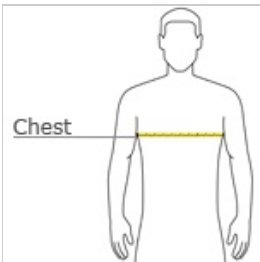

CARE INSTRUCTIONS

Machine Wash Cold With Like Colors. Do Not Use Fabric Softener. Do Not Bleach. Tumble Dry Low. Remove Promptly. Cool Iron If Necessary.

front

back

HOW TO MEASURE

CHEST WIDTH

Measure under the arm and around the fullest part of the chest with arms down, keeping tape horizontal.

SIZE CHART

	XS	S	M	L	XL	2XL	3XL	4XL
Chest	32-34	35-37	38-40	41-43	44-46	47-49	50-53	54-57

COLOR INFORMATION

Please note: PMS code information is shown only when an exact match is available.

Black
PMS BLACK C