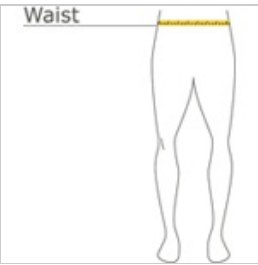

SPORT-TEK®

DISCONTINUED Sport-Tek® Heather Contender™ Short. ST365

Moisture control, snag resistance and breathability improve performance and create a great value.

- 3.8-ounce, 100% polyester jersey
- Removable tag for comfort and relabeling
- Elastic waistband with continuous loop draw cord
- 9-inch inseam

front

back

HOW TO MEASURE

WAIST

Measure around the smallest part of the natural waist.

SIZE CHART

	L	XL	2XL
Waist	35-37	38-40	41-43

COLOR INFORMATION