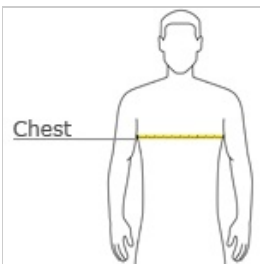

SPORT-TEK®

Sport-Tek® Heather-On-Heather Contender™ Tee. ST362

This moisture-wicking, snag-resistant tee combines two heather colors for a unique colorblock design.

- 3.8-ounce, 100% polyester jersey
- Removable tag for comfort and relabeling
- Neck taping
- Contrast raglan sleeves

front

back

HOW TO MEASURE

CHEST WIDTH

Measure under the arm and around the fullest part of the chest with arms down, keeping tape horizontal.

SIZE CHART

	XS	S	M	L	XL	2XL	3XL	4XL
Chest	32	35-37	38-40	41-43	44-46	47-49	50-53	54-57