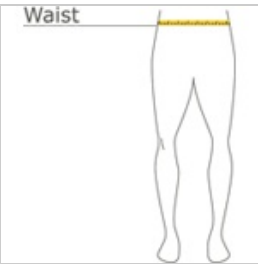

SPORT-TEK®

Sport-Tek® PosiCharge® Competitor™ Pocketed Short. ST355P

Our lightweight, unlined short with pockets wicks moisture and locks in colors.

- 3.8-ounce, 100% polyester interlock with PosiCharge technology
- Removable tag for comfort and relabeling
- Elastic waistband
- Continuous loop draw cord
- Side pockets
- 9-inch inseam

front

back

HOW TO MEASURE

WAIST

Measure around the smallest part of the natural waist.

SIZE CHART

	XS	S	M	L	XL	2XL	3XL	4XL
Waist	26-28	29-31	32-34	35-37	38-40	41-43	44-47	48-51

COLOR INFORMATION