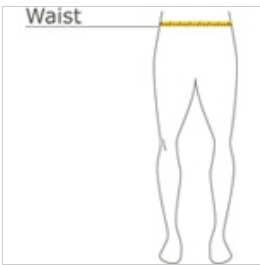

- 3.8-ounce, 100% polyester interlock with PosiCharge technology
- Removable tag for comfort and relabeling
- Elastic waistband
- Continuous loop draw cord
- 9-inch inseam

*If applying sublimation, special care must be taken throughout the process. Contact your decorator for more details.*

#### HOW TO MEASURE

#### WAIST

Measure around the smallest part of the natural waist.