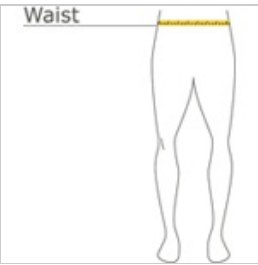

- 3.8-ounce, 100% polyester interlock with PosiCharge technology
- Removable tag for comfort and relabeling
- Elastic waistband
- Continuous loop draw cord
- 9-inch inseam

If applying sublimation, special care must be taken throughout the process. Contact your decorator for more details.

HOW TO MEASURE

WAIST

Measure around the smallest part of the natural waist.

SIZE CHART

	XS	S	M	L	XL	2XL	3XL	4XL
Waist	26-28	29-31	32-34	35-37	38-40	41-43	44-47	48-51

COLOR INFORMATION

Please note: PMS code information is shown only when an exact match is available.