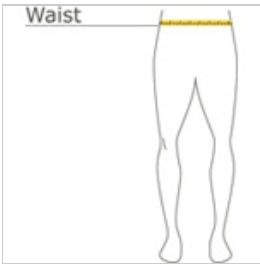

- 3.8-ounce, 100% polyester interlock with PosiCharge technology
- Removable tag for comfort and relabeling
- Elastic waistband
- Continuous loop draw cord
- 9-inch inseam

If applying sublimation, special care must be taken throughout the process. Contact your decorator for more details.

HOW TO MEASURE

WAIST

Measure around the smallest part of the natural waist.

SIZE CHART

	XS	S	M	L	XL	2XL	3XL	4XL
Waist	26-28	29-31	32-34	35-37	38-40	41-43	44-47	48-51

COLOR INFORMATION

Please note: PMS code information is shown only when an exact match is available.