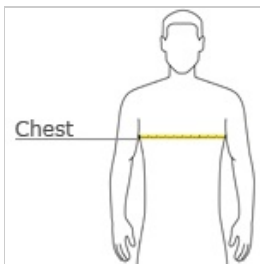

- 3.8-ounce, 100% polyester interlock with PosiCharge technology
- Removable tag for comfort and relabeling
- Set-in sleeves

Given the extreme heat required for sublimation, please consult with your decorator. It is highly recommended to sample test product by color before production.

HOW TO MEASURE

CHEST WIDTH

Measure under the arm and around the fullest part of the chest with arms down, keeping tape horizontal.

SIZE CHART

	XS	S	M	L	XL	2XL	3XL	4XL
Chest	32-34	35-37	38-40	41-43	44-46	47-49	50-53	54-57