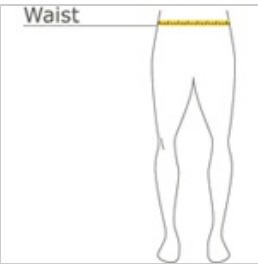

SPORT-TEK®

Sport-Tek® PosiCharge® Competitor™ 7" Pocketed Short ST349P

Moisture wicking adds to this functional, versatile PosiCharge Competitor Short.

- 3.8-ounce, 100% poly interlock w ith PosiCharge technology
- Moisture-w icking
- 7-inch inseam
- Elastic w aistband
- Continuous loop draw cord
- Side pockets
- Tear-aw ay label

**

CARE INSTRUCTIONS

Machine Wash Cold, With Like Colors. Do Not Use Fabric Softener. Do Not Bleach. Tumble Dry Low . Remove Promptly. Cool Iron If Needed.

front

back

HOW TO MEASURE

WAIST

Measure around the smallest part of the natural w aist.

SIZE CHART

	XS	S	M	L	XL	2XL	3XL	4XL
Waist	26-28	29-31	32-34	35-37	38-40	41-43	44-47	48-51

COLOR INFORMATION

Black
PMS BLACK C

Deep Red
PMS 201C

Forest Green
PMS 553C

Iron Grey
PMS 7540C

Silver
PMS 429C