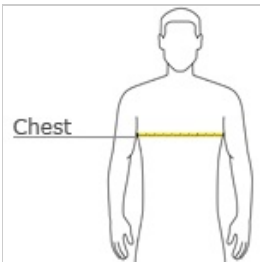

back

HOW TO MEASURE

CHEST WIDTH

Measure under the arm and around the fullest part of the chest with arms down, keeping tape horizontal.

SIZE CHART

	XS	S	M	L	XL	2XL	3XL	4XL
Chest	32-34	35-37	38-40	41-43	44-46	47-49	50-53	54-57