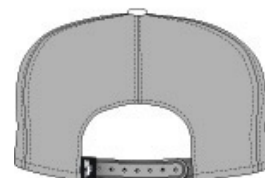

back

HOW TO MEASURE

HATS

Measure the circumference around the head, above the eyebrow and at the widest part of the head. Divide number by 3.14 for hat size.

SIZE CHART

	OSFA
Hat Size	6 5/8- 8
Head Size	20 7/8- 25 1/8

COLOR INFORMATION

Please note: PMS code information is shown only when an exact match is available.