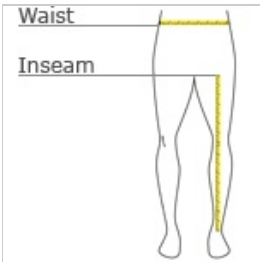

Our fully seam-sealed, w aterproof pant coordinates w ith the Torrent Waterproof Jacket for head-to-toe w eather protection. Folds into a convenient carry pouch for easy, compact storage.

- 100% polyester
- 100% polyester mesh to the knee
- 5000MM fabric w aterproof rating
- 1000G/M2 fabric breathability rating
- Elastic w aistband w ith draw cord
- Hook and loop gussets at low er legs for easy on/off
- Draw string carry pouch included

front

back

HOW TO MEASURE

WAIST

Measure around the smallest part of the natural w aist.

INSEAM

Measure a similar style pant that fits w ell and is the desired length. Measure from the crotch seam to the hem.

SIZE CHART

	XS	S	M	L	XL	2XL	3XL	4XL
Waist	26-28	29-31	32-34	35-37	38-40	41-43	44-47	48-51
Inseam	30	31	32	32	33	33 1/2	34	34 1/2

COLOR INFORMATION

Black  
PMS BLACK C