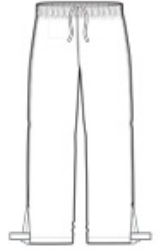

Our fully seam-sealed, w aterproof pant coordinates w ith the Torrent Waterproof Jacket for head-to-toe w eather protection. Folds into a convenient carry pouch for easy, compact storage.

- 100% polyester
- 100% polyester mesh to the knee
- 5000MM fabric w aterproof rating
- 1000G/M2 fabric breathability rating
- Elastic w aistband w ith draw cord
- Hook and loop gussets at low er legs for easy on/off
- Draw string carry pouch included

front

back

HOW TO MEASURE

WAIST

Measure around the smallest part of the natural w aist.

INSEAM

Measure a similar style pant that fits w ell and is the desired length. Measure from the crotch seam to the hem.