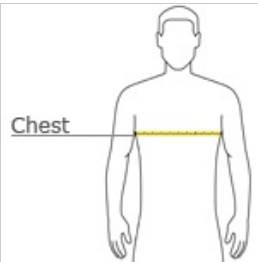

Essential Fleece Full-Zip Hooded Sweatshirt. PC90ZH

Nothing is better for relaxing than our 9-ounce favorite at a budget-friendly price.

- 9-ounce, 50/50 cotton/poly fleece
- Air jet yarn for softness
- YKK metal zipper
- Front pockets

CARE INSTRUCTIONS

Machine wash cold, inside out, with like colors. Only non-chlorine bleach when needed. Tumble dry medium. Medium-hot iron. Do not iron decoration.

front

back

HOW TO MEASURE

CHEST WIDTH

Measure under the arm and around the fullest part of the chest with arms down, keeping tape horizontal.

SIZE CHART

	4XL	S	M	L	XL	2XL	3XL
Chest	54-57	35-37	38-40	41-43	44-46	47-49	50-53

COLOR INFORMATION

Ash
PMS COOL GRAY
3C

Athletic Heather
PMS COOL GRAY
7C

Charcoal
PMS COOL GRAY
11C

Jet Black
PMS BLACK C

Navy
PMS 2380C