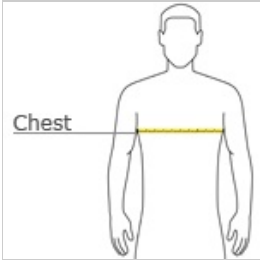

Accelerator Polo. OG102

Gear up for adventure in this polo energized with Blacktop rib knit panels under the arms and an angled zippered pocket on the right chest.

- 5-ounce, 100% poly pique with stay-cool wicking technology
- Triple-needle stitching throughout
- OGIO heat transfer label for tag-free comfort
- Self-fabric collar
- OGIO jacquard neck tape
- Raised OGIO inner placket with webbing tape
- 3-snap placket with debossed logo metal snaps
- Set-in, open hem sleeves
- OGIO badge on left sleeve
- Side vents

front

back

HOW TO MEASURE

CHEST WIDTH

Measure under the arm and around the fullest part of the chest with arms down, keeping tape horizontal.

SIZE CHART

	XS	S	M	L	XL	2XL	3XL	4XL
Chest	32-34	35-37	38-40	41-43	44-46	47-49	50-53	54-57