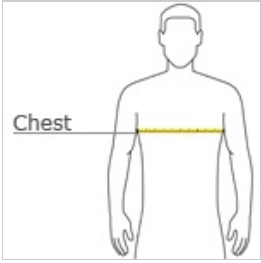

Accelerator Polo. OG102

Gear up for adventure in this polo energized with Blacktop rib knit panels under the arms and an angled zippered pocket on the right chest.

- 5-ounce, 100% poly pique with stay-cool wicking technology
- Triple-needle stitching throughout
- OGIO heat transfer label for tag-free comfort
- Self-fabric collar
- OGIO jacquard neck tape
- Raised OGIO inner placket with webbing tape
- 3-snap placket with debossed logo metal snaps
- Set-in, open hem sleeves
- OGIO badge on left sleeve
- Side vents

front

back

HOW TO MEASURE

CHEST WIDTH

Measure under the arm and around the fullest part of the chest with arms down, keeping tape horizontal.

SIZE CHART

	XS	S	M	L	XL	2XL	3XL	4XL
Chest	32-34	35-37	38-40	41-43	44-46	47-49	50-53	54-57