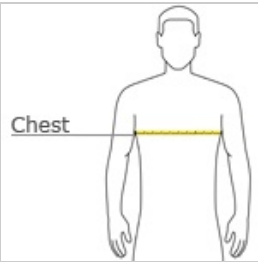

OGIO® Stealth Full-Zip Jacket. OE728

STAY-COOL WICKING STRETCH REFLECTIVE DETAILS

- 8.6-ounce, 95/5 poly/spandex w ith stay-cool w icking technology OGIO heat transfer label for tag-free comfort
- OGIO embossed neck taping
- Black binding around hood and cuffs
- Black reverse-coil locking zipper w ith chin guard
- Zippered right chest pocket
- Ventilating perforation on center back
- Reflective O on back right shoulder
- Front pockets w ith mesh lining
- Thumbholes
- Curved back hem
- Reflective O on front left hip

CARE INSTRUCTIONS

Machine w ash color. Only non-chlorine bleach w hen needed.

Tumble dry low . Cool iron, if necessary.

front

back

HOW TO MEASURE

CHEST WIDTH

Measure under the arm and around the fullest part of the chest w ith arms dow n, keeping tape horizontal.

SIZE CHART

	XS	S	M	L	XL	2XL	3XL	4XL
Chest	32-34	35-37	38-40	41-43	44-46	47-49	50-53	54-57

COLOR INFORMATION

Please note: PMS code information is shown only when an exact match is available.

Blacktop
PMS BLACK C