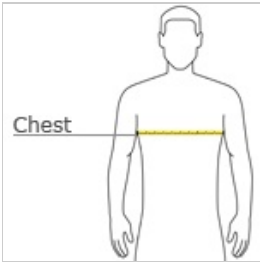

OGIO® Verge Crew. OE326

STAY-COOL WICKING
 ULTRABREATHABLE
 FLATLOCK SEAMS FOR COMFORT
 REFLECTIVE DETAILS

- 4.4-ounce, 100% poly jersey w ith stay-cool w icking technology
- OGIO heat transfer label for tag-free comfort
- Raglan sleeves w ith contrast flatlock seams
- Contrast flatlock side seams
- Reflective O heat transfer on left sleeve
- Reflective stacked O heat transfers at center back
- Reflective O heat transfer at front left hem

front

back

HOW TO MEASURE

CHEST WIDTH

Measure under the arm and around the fullest part of the chest w ith arms dow n, keeping tape horizontal.

SIZE CHART

	XS	S	M	L	XL	2XL	3XL	4XL
Chest	32-34	35-37	38-40	41-43	44-46	47-49	50-53	54-57