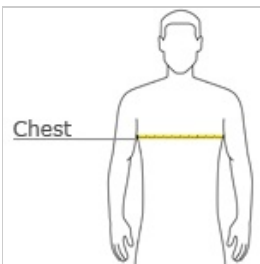

- 260 g/m² 100% polyester knit
- High-loft fleece
- Stand-up collar
- Stretch binding at cuffs and pockets
- Contrast embroidered The North Face logo on left sleeve and right back shoulder

front

back

HOW TO MEASURE

CHEST WIDTH

Measure under the arm and around the fullest part of the chest with arms down, keeping tape horizontal.

SIZE CHART

	S	M	L	XL	2XL	3XL
Chest	36-38	39-41	42-44	45-48	49-52	53-56

COLOR INFORMATION