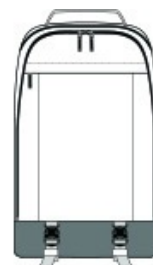

Modern travel is hands-free travel. Our softly structured backpack is equipped to carry both light and heavy loads with ease. Features include an exterior laptop pocket for easy TSA access and a padded back for comfort along your commute.

**Straps+Handles**

- Web carry handle
- Ergonomic, adjustable shoulder straps
- Slide sternum strap
- Back trolley pass through
- Bottom, quick-release buckle straps

**Fabric+Construction**

- 900D dry-handed ballistic polyester
- Compatible with Utility Case MMB700

**Weight+Measurements**

- Laptop compartment: 17.5"h x 11.5"w x 1.5" d
- Dimensions: 18.75"h x 11.5"w x 5"d
- Capacity: 1,098 cu. in. /18 L
- Weight: 1.6 lbs. /0.72 kg

Note: Bags not intended for use by children 12 and under.