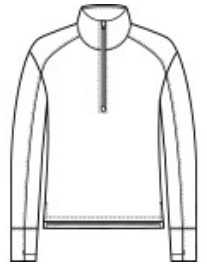

SPORT-TEK®

Sport-Tek® Women's Sport-Wick® Flex Fleece 1/4-Zip. LST561

Make your move in Sport-Wick Flex Fleece. Lightweight with stretch, this fleece has a cotton hand, wicks moisture and delivers trend-right style.

- 7.4-ounce, 70/25/5 poly/rayon/spandex
- Tear-away removable label
- Cadet collar
- Self-fabric cuffs and hem
- Thumbholes for warmth

CARE INSTRUCTIONS

Machine wash cold with like colors. Do not use fabric softener. Only non-chlorine bleach, when needed. Tumble dry low. Remove promptly. Cool iron, if necessary. Do not dry clean.

front

back

HOW TO MEASURE

BUST

Measure under the arm and around the fullest part of the bust with arms down, keeping tape horizontal.

SIZE CHART

	XS	S	M	L	XL	XXL	3XL	4XL
Size	2	4/6	8/10	12/14	16/18	20/22	24/26	28/30
Bust	32-34	35-36	37-38	39-41	42-44	45-47	48-51	52-55