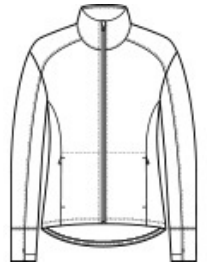

SPORT-TEK®

Sport-Tek® Women's Sport-Wick® Flex Fleece Full-Zip. LST560

Make your move in Sport-Wick Flex Fleece. Lightweight with stretch, this fleece has a cotton hand, wicks moisture and delivers trend-right style.

- 7.4-ounce, 70/25/5 poly/rayon/spandex
- Tear-away removable label
- Cadet collar
- Zippered side pockets
- Self-fabric cuffs and hem
- Thumbholes for warmth
- Drop tail hem

CARE INSTRUCTIONS

Machine wash cold with like colors. Do not use fabric softener. Only non-chlorine bleach, when needed. Tumble dry low. Remove promptly. Cool iron, if necessary. Do not dry clean.

front

HOW TO MEASURE

BUST

Measure under the arm and around the fullest part of the bust with arms down, keeping tape horizontal.

SIZE CHART

	XS	S	M	L	XL	XXL	3XL	4XL
Size	2	4/6	8/10	12/14	16/18	20/22	24/26	28/30
Bust	32-34	35-36	37-38	39-41	42-44	45-47	48-51	52-55

COLOR INFORMATION

Please note: PMS code information is shown only when an exact match is available.