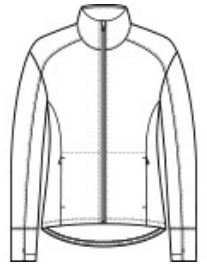

SPORT-TEK®

Sport-Tek® Women's Sport-Wick® Flex Fleece Full-Zip. LST560

Make your move in Sport-Wick Flex Fleece. Lightweight with stretch, this fleece has a cotton hand, wicks moisture and delivers trend-right style.

- 7.4-ounce, 70/25/5 poly/rayon/spandex
- Tear-away removable label
- Cadet collar
- Zippered side pockets
- Self-fabric cuffs and hem
- Thumbholes for warmth
- Drop tail hem

CARE INSTRUCTIONS

Machine wash cold with like colors. Do not use fabric softener. Only non-chlorine bleach, when needed. Tumble dry low. Remove promptly. Cool iron, if necessary. Do not dry clean.

front

back

HOW TO MEASURE

BUST

Measure under the arm and around the fullest part of the bust with arms down, keeping tape horizontal.

SIZE CHART

	XS	S	M	L	XL	XXL	3XL	4XL
Size	2	4/6	8/10	12/14	16/18	20/22	24/26	28/30
Bust	32-34	35-36	37-38	39-41	42-44	45-47	48-51	52-55