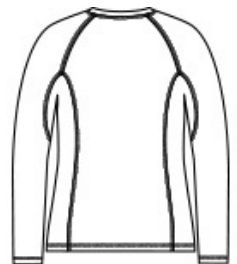

SPORT-TEK®

Sport-Tek® Women's Long Sleeve Rashguard Tee. LST470LS

These tees stretch and move with you while you're swimming or during any water activity. Designed to combat UV rays and moisture, these breathable and quick-dry tees also have PosiCharge technology to lock-in colors and logos.

- 5.9-ounce, 90/10 poly/spandex stretch jersey with PosiCharge technology
- UPF rating of 50
- Trim, comfortable fit
- Tag-free label
- Raglan sleeves
- Underarm gussets

CARE INSTRUCTIONS

Machine wash cold with like colors. Do not use fabric softener. Only non-chlorine bleach, when needed. Tumble dry low. Remove promptly. Cool iron, if necessary. Do not dry clean.

front

back

HOW TO MEASURE

BUST

Measure under the arm and around the fullest part of the bust with arms down, keeping tape horizontal.

SIZE CHART

	XS	S	M	L	XL	XXL	3XL	4XL
Size	2	4/6	8/10	12/14	16/18	20/22	24/26	28/30
Bust	32-34	35-36	37-38	39-41	42-44	45-47	48-51	52-55