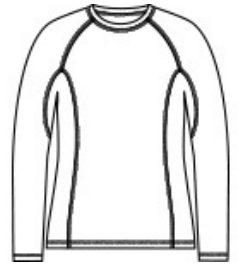

SPORT-TEK®

Sport-Tek® Women's Long Sleeve Rashguard Tee. LST470LS

These tees stretch and move with you while you're swimming or during any water activity. Designed to combat UV rays and moisture, these breathable and quick-dry tees also have PosiCharge technology to lock-in colors and logos.

- 5.9-ounce, 90/10 poly/spandex stretch jersey with PosiCharge technology
- UPF rating of 50
- Trim, comfortable fit
- Tag-free label
- Raglan sleeves
- Underarm gussets

CARE INSTRUCTIONS

Machine wash cold with like colors. Do not use fabric softener. Only non-chlorine bleach, when needed. Tumble dry low. Remove promptly. Cool iron, if necessary. Do not dry clean.