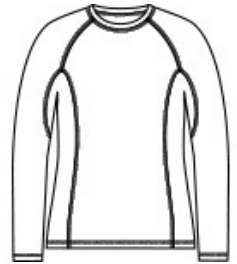

SPORT-TEK®

Sport-Tek® Ladies Long Sleeve Rashguard Tee. LST470LS

These tees stretch and move with you while you're swimming or during any water activity. Designed to combat UV rays and moisture, these breathable and quick-dry tees also have PosiCharge technology to lock-in colors and logos.

- 5.9-ounce, 90/10 poly/spandex stretch jersey with PosiCharge technology
- UPF rating of 50
- Trim, comfortable fit
- Tag-free label
- Raglan sleeves
- Underarm gussets

CARE INSTRUCTIONS

Machine wash cold with like colors. Do not use fabric softener. Only non-chlorine bleach, when needed. Tumble dry low. Remove promptly. Cool iron, if necessary. Do not dry clean.