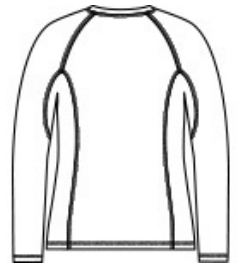

SPORT-TEK®

Sport-Tek® Women's Long Sleeve Rashguard Tee. LST470LS

These tees stretch and move with you while you're swimming or during any water activity. Designed to combat UV rays and moisture, these breathable and quick-dry tees also have PosiCharge technology to lock-in colors and logos.

- 5.9-ounce, 90/10 poly/spandex stretch jersey with PosiCharge technology
- UPF rating of 50
- Trim, comfortable fit
- Tag-free label
- Raglan sleeves
- Underarm gussets

CARE INSTRUCTIONS

Machine wash cold with like colors. Do not use fabric softener. Only non-chlorine bleach, when needed. Tumble dry low. Remove promptly. Cool iron, if necessary. Do not dry clean.

front

back

HOW TO MEASURE

BUST

Measure under the arm and around the fullest part of the bust with arms down, keeping tape horizontal.

SIZE CHART

	XS	S	M	L	XL	XXL	3XL	4XL
Size	2	4/6	8/10	12/14	16/18	20/22	24/26	28/30
Bust	32-34	35-36	37-38	39-41	42-44	45-47	48-51	52-55