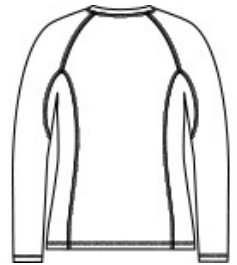

SPORT-TEK®

Sport-Tek® Ladies Long Sleeve Rashguard Tee. LST470LS

These tees stretch and move with you while you're swimming or during any water activity. Designed to combat UV rays and moisture, these breathable and quick-dry tees also have PosiCharge technology to lock-in colors and logos.

- 5.9-ounce, 90/10 poly/spandex stretch jersey with PosiCharge technology
- UPF rating of 50
- Trim, comfortable fit
- Tag-free label
- Raglan sleeves
- Underarm gussets

CARE INSTRUCTIONS

Machine wash cold with like colors. Do not use fabric softener. Only non-chlorine bleach, when needed. Tumble dry low. Remove promptly. Cool iron, if necessary. Do not dry clean.

front

back

HOW TO MEASURE

BUST

Measure under the arm and around the fullest part of the bust with arms down, keeping tape horizontal.

SIZE CHART

	XS	S	M	L	XL	XXL	3XL	4XL
Size	2	4/6	8/10	12/14	16/18	20/22	24/26	28/30
Bust	32-34	35-36	37-38	39-41	42-44	45-47	48-51	52-55