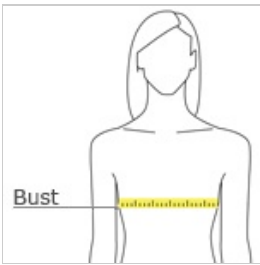

SPORT-TEK®

Sport-Tek® Women's Long Sleeve Rashguard Tee. LST470LS

These tees stretch and move with you while you're swimming or during any water activity. Designed to combat UV rays and moisture, these breathable and quick-dry tees also have PosiCharge technology to lock-in colors and logos.

- 5.9-ounce, 90/10 poly/spandex stretch jersey with PosiCharge technology
- UPF rating of 50
- Trim, comfortable fit
- Tag-free label
- Raglan sleeves
- Underarm gussets

CARE INSTRUCTIONS

Machine wash cold with like colors. Do not use fabric softener. Only non-chlorine bleach, when needed. Tumble dry low. Remove promptly. Cool iron, if necessary. Do not dry clean.

front

back

HOW TO MEASURE

BUST

Measure under the arm and around the fullest part of the bust with arms down, keeping tape horizontal.

SIZE CHART

	XS	S	M	L	XL	XXL	3XL	4XL
Size	2	4/6	8/10	12/14	16/18	20/22	24/26	28/30
Bust	32-34	35-36	37-38	39-41	42-44	45-47	48-51	52-55