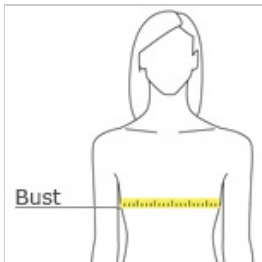

- 4-ounce, 100% polyester w ith PosiCharge technology
- Dyed-to-match neck band
- Mesh panels at shoulders and underarms
- Tag-free label
- Mesh back panel
- Side vents
- Drop tail hem

CARE INSTRUCTIONS

Machine w ash cold w ith like colors. Do not use fabric softener. Do not bleach. Tumble dry low . Remove promptly. Cool iron if needed. Do not dry clean.

front

back

HOW TO MEASURE

BUST

Measure under the arm and around the fullest part of the bust w ith arms dow n, keeping tape horizontal.

SIZE CHART

	XS	S	M	L	XL	XXL	3XL	4XL
Size	2	4/6	8/10	12/14	16/18	20/22	24/26	28/30
Bust	32-34	35-36	37-38	39-41	42-44	45-47	48-51	52-55

COLOR INFORMATION

Please note: PMS code information is shown only when an exact match is available.