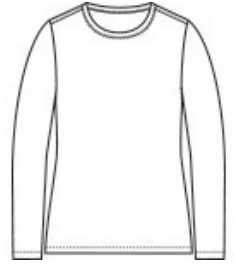

SPORT-TEK®

Sport-Tek® Women's Posi-UV® Pro Long Sleeve LST420LS

These high-performance, breathable tees have a soft, matte hand and deliver exceptional UV protection, PosiCharge color-locking technology and moisture wicking.

- 4-ounce, 100% polyester interlock with PosiCharge® technology
- UPF rating of 50
- Higher neckline
- Tear-away label
- Set-in sleeves

CARE INSTRUCTIONS

Machine Wash Cold With Like Colors. Do Not Use Fabric Softener. Do Not Bleach. Tumble Dry Low. Remove Promptly. Cool Iron If Necessary.