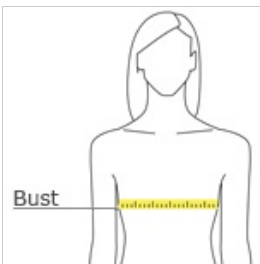

SPORT-TEK®

Sport-Tek® Ladies PosiCharge® Electric Heather Sparty Tee. LST390

Our color-locking tee has a soft hand, wicks moisture, resists snags and is energized with an all-over heather pattern.

- 4.1-ounce, 100% polyester jersey with PosiCharge technology
- Removable tag for comfort and relabeling
- Scoop neck
- Dolman sleeves

front

back

HOW TO MEASURE

BUST

Measure under the arm and around the fullest part of the bust with arms down, keeping tape horizontal.

SIZE CHART

	XS	S	M	L	XL	XXL	3XL	4XL
Size	2	4/6	8/10	12/14	16/18	20/22	24/26	28/30
Bust	32-34	35-36	37-38	39-41	42-44	45-47	48-51	52-55