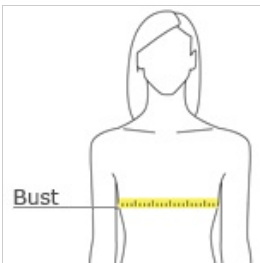

- 3.8-ounce, 100% polyester interlock with PosiCharge technology
- Removable tag for comfort and relabeling
- Set-in sleeves

Given the extreme heat required for sublimation, please consult with your decorator. It is highly recommended to sample test product by color before production.

HOW TO MEASURE

BUST

Measure under the arm and around the fullest part of the bust with arms down, keeping tape horizontal.

SIZE CHART

	XS	S	M	L	XL	XXL	3XL	4XL
Size	2	4/6	8/10	12/14	16/18	20/22	24/26	28/30
Bust	32-34	35-36	37-38	39-41	42-44	45-47	48-51	52-55