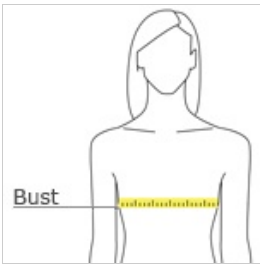

**CARE INSTRUCTIONS**

Machine wash cold, inside out with like colors, only non-chlorine bleach when needed. Tumble dry low. Do not iron. Do not use fabric softener.

front

back

**HOW TO MEASURE**

**BUST**

Measure under the arm and around the fullest part of the bust with arms down, keeping tape horizontal.

**SIZE CHART**

	XS	S	M	L	XL	XXL	3XL	4XL
Bust	32-34	35-36	37-38	39-41	42-44	45-47	48-51	52-55
Size	2	4/6	8/10	12/14	16/18	20/22	24/26	28/30

**COLOR INFORMATION**

Please note: PMS code information is shown only when an exact match is available.