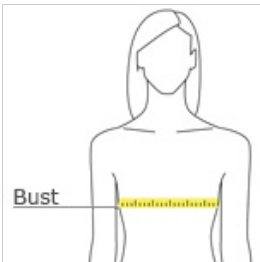

CARE INSTRUCTIONS

Machine wash cold, inside out with like colors, only non-chlorine bleach when needed. Tumble dry low. Do not iron. Do not use fabric softener.

front

back

HOW TO MEASURE

BUST

Measure under the arm and around the fullest part of the bust with arms down, keeping tape horizontal.

SIZE CHART

	XS	S	M	L	XL	XXL	3XL	4XL
Bust	32-34	35-36	37-38	39-41	42-44	45-47	48-51	52-55
Size	2	4/6	8/10	12/14	16/18	20/22	24/26	28/30

COLOR INFORMATION

Charcoal
PMS 4294C

Deep Navy
PMS 532 C

Jet Black
PMS BLACK 6 C