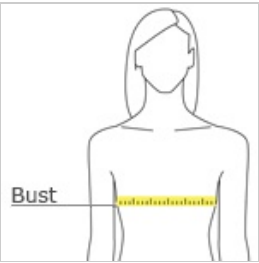

OGIO® Ladies Gravitare Scoop 3/4-Sleeve . LOG141

This flattering look has a beautiful drape and on-trend OGIO details.

- 4.7-ounce, 100% poly with stay-cool wicking technology
- OGIO heat transfer label for tag-free comfort
- Open neck
- Dolman shoulders
- Self-fabric tabs w ith matte black buttons
- Heat transfer O at left hem
- Curved hem

CARE INSTRUCTIONS

Machine wash cold w ith like colors. Do not use fabric softener. Do not bleach. Tumble dry low . Cool iron. Do not dry clean.

front

back

HOW TO MEASURE

BUST

Measure under the arm and around the fullest part of the bust w ith arms down, keeping tape horizontal.

SIZE CHART

	XS	S	M	L	XL	2XL	3XL	4XL
Size	2	4/6	8/10	12/14	16/18	20/22	24/26	28/30
Bust	32-34	35-36	37-38	39-41	42-44	45-47	48-51	52-55

COLOR INFORMATION

Blacktop
PMS BLACK C

Dark Heather Grey
PMS BLACK C

Navy Heather
PMS 533C