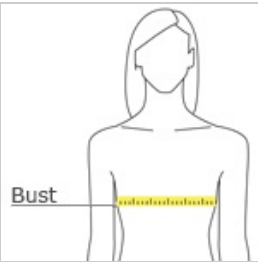

OGIO® Women's Stealth Full-Zip Jacket. LOE728

STAY-COOL WICKING STRETCH REFLECTIVE DETAILS

- 8.6-ounce, 95/5 poly/spandex w ith stay-cool w icking technology
- OGIO heat transfer label for tag-free comfort
- OGIO embossed neck taping
- Black binding around hood and cuffs
- Black reverse-coil locking zipper w ith chin guard
- Ventilating perforation on center back
- Reflective O on back right shoulder
- Front pockets w ith mesh lining
- Thumbholes
- Curved back hem
- Reflective O on front left hip

CARE INSTRUCTIONS

Machine w ash color. Only non-chlorine bleach w hen needed.

Tumble dry low . Cool iron, if necessary.

front

back

HOW TO MEASURE

BUST

Measure under the arm and around the fullest part of the bust w ith arms dow n, keeping tape horizontal.

SIZE CHART

	XS	S	M	L	XL	2XL	3XL	4XL
Size	2	4/6	8/10	12/14	16/18	20/22	24/26	28/30
Bust	32-34	35-36	37-38	39-41	42-44	45-47	48-51	52-55

COLOR INFORMATION

Please note: PMS code information is shown only when an exact match is available.