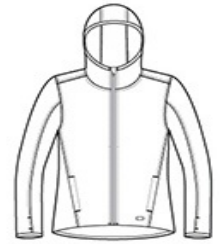

OGIO® Women's Stealth Full-Zip Jacket. LOE728

STAY-COOL WICKING STRETCH REFLECTIVE DETAILS

- 8.6-ounce, 95/5 poly/spandex w ith stay-cool w icking technology
- OGIO heat transfer label for tag-free comfort
- OGIO embossed neck taping
- Black binding around hood and cuffs
- Black reverse-coil locking zipper w ith chin guard
- Ventilating perforation on center back
- Reflective O on back right shoulder
- Front pockets w ith mesh lining
- Thumbholes
- Curved back hem
- Reflective O on front left hip

CARE INSTRUCTIONS

Machine w ash color. Only non-chlorine bleach w hen needed.

Tumble dry low . Cool iron, if necessary.

front

back

HOW TO MEASURE

BUST

Measure under the arm and around the fullest part of the bust w ith arms dow n, keeping tape horizontal.