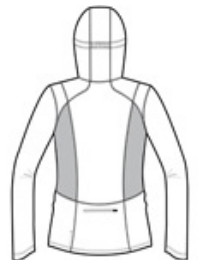

OGIO® Women's Pivot Soft Shell. LOE721

WATER-RESISTANT
 HOOD PIVOTS FOR CLEARER PERIPHERAL VISION
 STRETCH
 REFLECTIVE DETAILS

- 100% poly interlock bonded to poly interlock with a laminated film insert for water resistance
- 3,000MM fabric waterproof rating
- 3,000G/M2 fabric breathability rating
- Articulated shaping for ease of movement
- Reflective OGIO heat transfer label for tag-free comfort
- Reflective O heat transfer at hood
- Zip-through cow l collar
- Reflective zippered back stash pocket
- Lower front zippered pockets
- Set-in sleeves with shaped cuffs and thumbholes for warmth
- Reflective stacked O heat transfers at sleeves
- Slight drop tail hem with reflective O heat transfer at back left hem

front

back

HOW TO MEASURE

BUST

Measure under the arm and around the fullest part of the bust with arms down, keeping tape horizontal.

SIZE CHART

	XS	S	M	L	XL	2XL	3XL	4XL
Size	2	4/6	8/10	12/14	16/18	20/22	24/26	28/30
Bust	32-34	35-36	37-38	39-41	42-44	45-47	48-51	52-55