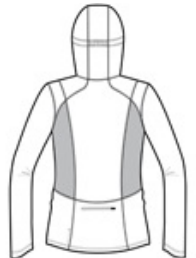

# OGIO® Ladies Pivot Soft Shell. LOE721

WATER-RESISTANT  
 HOOD PIVOTS FOR CLEARER PERIPHERAL VISION  
 STRETCH  
 REFLECTIVE DETAILS

- 100% poly interlock bonded to poly interlock with a laminated film insert for water resistance
- 3,000MM fabric waterproof rating
- 3,000G/M2 fabric breathability rating
- Articulated shaping for ease of movement
- Reflective OGIO heat transfer label for tag-free comfort
- Reflective O heat transfer at hood
- Zip-through collar
- Reflective zippered back stash pocket
- Lower front zippered pockets
- Set-in sleeves with shaped cuffs and thumbholes for warmth
- Reflective stacked O heat transfers at sleeves
- Slight drop tail hem with reflective O heat transfer at back left hem

front

back