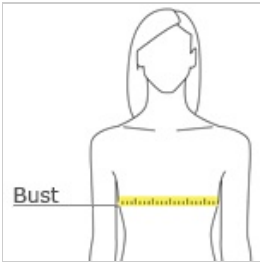

OGIO® Women's Pivot Soft Shell. LOE721

WATER-RESISTANT
 HOOD PIVOTS FOR CLEARER PERIPHERAL VISION
 STRETCH
 REFLECTIVE DETAILS

- 100% poly interlock bonded to poly interlock with a laminated film insert for water resistance
- 3,000MM fabric waterproof rating
- 3,000G/M2 fabric breathability rating
- Articulated shaping for ease of movement
- Reflective OGIO heat transfer label for tag-free comfort
- Reflective O heat transfer at hood
- Zip-through cow l collar
- Reflective zippered back stash pocket
- Lower front zippered pockets
- Set-in sleeves with shaped cuffs and thumbholes for warmth
- Reflective stacked O heat transfers at sleeves
- Slight drop tail hem with reflective O heat transfer at back left hem

front

back

HOW TO MEASURE

BUST

Measure under the arm and around the fullest part of the bust with arms down, keeping tape horizontal.

SIZE CHART

	XS	S	M	L	XL	2XL	3XL	4XL
Size	2	4/6	8/10	12/14	16/18	20/22	24/26	28/30
Bust	32-34	35-36	37-38	39-41	42-44	45-47	48-51	52-55